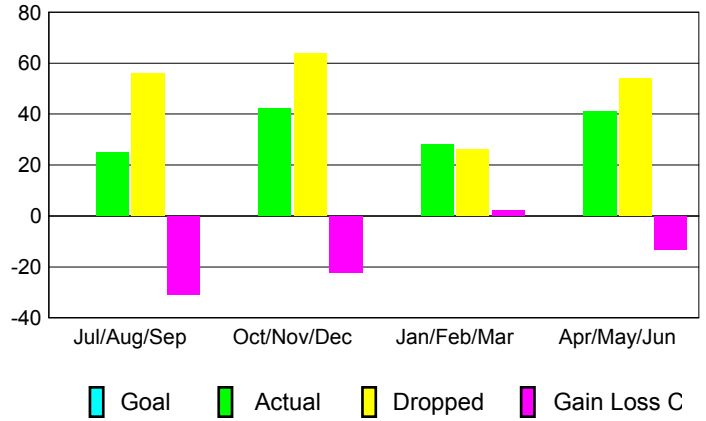

GMT: **ED LECIUS**

Location: **CONNECTICUT**

GMT CA: **1**

**CLUBS**

Month	New Club Goal	Actual New Clubs	Actual Dropped Clubs	Gain/Loss of Clubs
<b>2012-2013</b>				
Jul/Aug/Sep	0	0	0	0
Oct/Nov/Dec	0	0	0	0
Jan/Feb/Mar	0	0	0	0
Apr/May/Jun	0	0	0	0
<b>Totals</b>	<b>0</b>	<b>0</b>	<b>0</b>	<b>0</b>

**Club Results 2012-2013**

Goal, New, Dropped, Gain/Loss

**YTD Status Quo Clubs 2012-2013**

Status Quo Clubs Compared to Status Quo Members

**Club Gain/Loss 2012-2013**

**MEMBERSHIP**

Month	Net Memb Goal	Actual New Memb	Actual Dropped Memb	Gain/Loss of Memb
<b>2012-2013</b>				
Jul/Aug/Sep	0	25	56	-31
Oct/Nov/Dec	0	42	64	-22
Jan/Feb/Mar	0	28	26	2
Apr/May/Jun	0	41	54	-13
<b>Totals</b>	<b>0</b>	<b>136</b>	<b>200</b>	<b>-64</b>

**Membership Results 2012-2013**

Goal, New, Dropped, Gain/Loss

**Gender Comparison 2012-2013**

**Membership Gain/Loss 2012-2013**